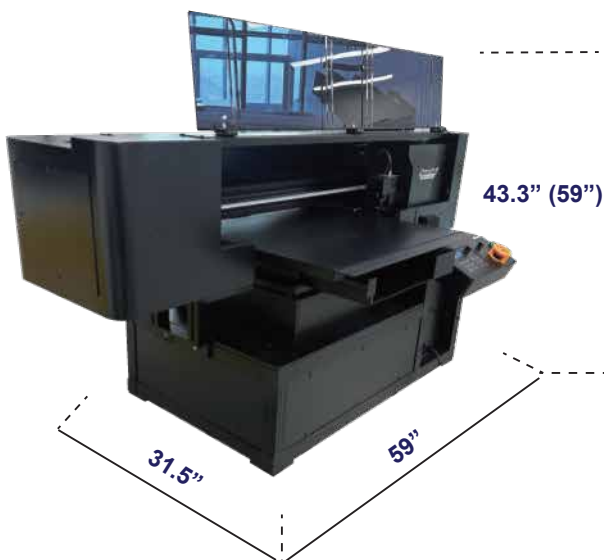

DTF & UV DTF All possible

- ▶ Textile DTF
- ▶ UV direct printing, UV DTF (W+C+V)

One-touch auto height adjustment

- ▶ Automatic material height measurement
- ▶ Diagonal height sensor enable to measure across the entire table

AUTO Up-Down

EPSON i3200(8) Head

2400dpi, 3200 nozzle U1 and A1, total 2 heads
Versatile printing options (C+W+C or W+C+V)

UV Textile

Precised Bi-Direction Printing

Bi-direction printing Uni-direction printing

Head Anti-crash device

- ▶ specially designed mechanical touch sensor stops head station before head collision

Specifications

Print Head	Epson i3200(8) U1 & A1	Head resolution	720 x 2400dpi	Machine Size	59 x 31.5 x 43.5"(W x D x H)
Head Number	2 ea (1 of U1 / 1 of A1)	Print mode	Uni/Bi direction, 6/8/12 pass	Machine weight	230Lb
Ink Color	DTF Ink(5colors) / UV Ink(6colors)	Print Option	W+C+V, C+W+C in-line mode	Printing area	24 x 18"
Ink Config.	DTF(CMYK W) / UV(CMYK WV)	Print Speed	8min for 24 x 18"(6pass,bi-dir)	Material size	Max. 24.5 x 18.5"
Ink Delivery	200ml Aluminum pouch	UV lamp	2 of UV LED (Smart UV LED)	Material height	Max. 5.6"
Temp/Humidity	60~85F / 40~60%	Print Bed	Teflon coated aluminum vacuum table	Material weight	Max. 45 Lb
Interface	USB 3.0	OS System	Window 10/11 64bit	Power	AC 110~240V, 5A, 1 PH

EPSON i3200

- 2400dpi (300dpi x 8ch)
- Nozzle length 1.33"
- Total 3200 nozzle number

ECore Printing Inc.(DBA. Apache Planet)

3345E Miralom Ave. STE136
Anaheim, CA92806

(714) 603 - 7460

marketing@apachedtf.com